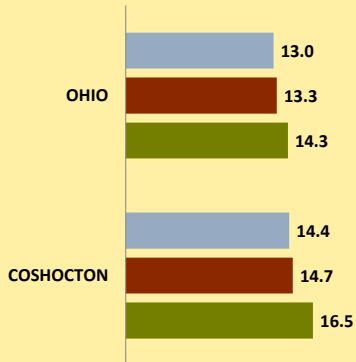

# COSHOCTON COUNTY AND OHIO POPULATION CHANGES: Age 65+ 1990 - 2010

Age 65+ Population

1990 2000 2010

% of Population Age 65+

1990 2000 2010

% Change in Age 65+ Population

1990-2000 2000-2010

% Change in Proportion of Population Age 65+

1990-2000 2000-2010