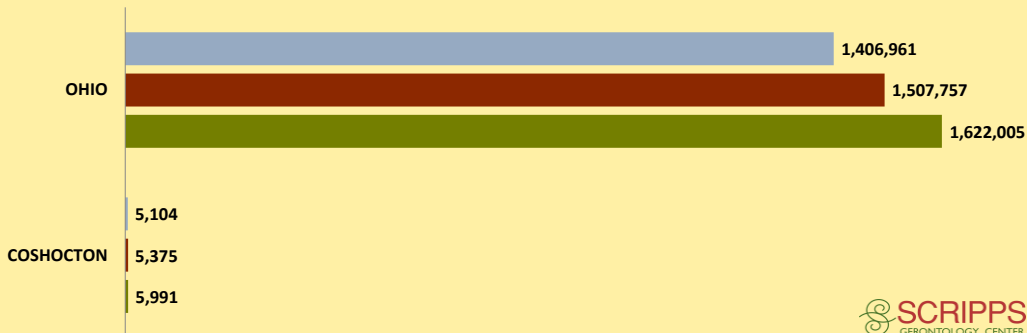

# COSHOCTON COUNTY AND OHIO POPULATION CHANGES: Age 65+ 1990 - 2010

Age 65+ Population

1990 2000 2010

% of Population Age 65+

1990 2000 2010

% Change in Age 65+ Population

1990-2000 2000-2010

% Change in Proportion of Population Age 65+

1990-2000 2000-2010