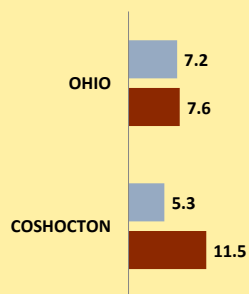

# COSHOCTON COUNTY AND OHIO POPULATION CHANGES: Age 65+ 1990 - 2010

Age 65+ Population

1990 2000 2010

% of Population Age 65+

1990 2000 2010

% Change in Age 65+ Population

1990-2000 2000-2010

% Change in Proportion of Population Age 65+

1990-2000 2000-2010