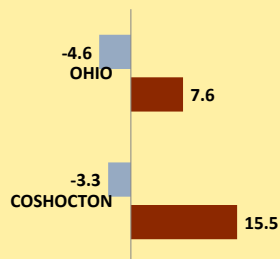

COSHOCTON COUNTY AND OHIO POPULATION CHANGES: Age 65-74 1990 - 2010

Age 65 - 74 Population

■ 1990 ■ 2000 ■ 2010

Age 65-74 Population as % of 65+ Population

■ 1990 ■ 2000 ■ 2010

Of Age 65-74 Population, % Women

■ 1990 ■ 2000 ■ 2010

% Change in Age 65-74 Population

■ 1990-2000 ■ 2000-2010

% Change in Proportion of Age 65+ Population who are Age 65-74

% Change in Proportion of 65-74 Population Who Are Women