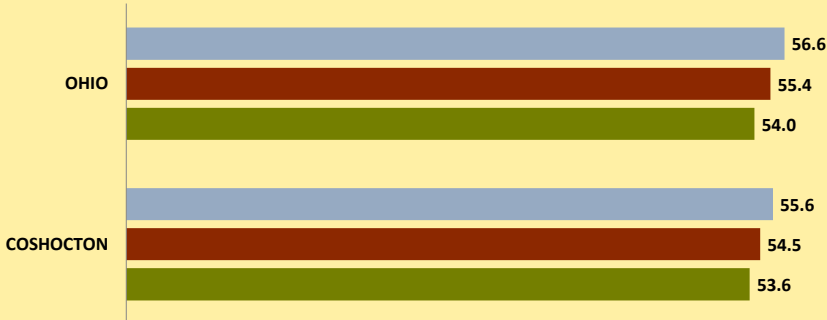

COSHOCTON COUNTY AND OHIO POPULATION CHANGES: Age 65-74 1990 - 2010

Age 65 - 74 Population

■ 1990 ■ 2000 ■ 2010

Age 65-74 Population as % of 65+ Population

■ 1990 ■ 2000 ■ 2010

Of Age 65-74 Population, % Women

■ 1990 ■ 2000 ■ 2010

% Change in Age 65-74 Population

■ 1990-2000 ■ 2000-2010

% Change in Proportion of Age 65+ Population who are Age 65-74

% Change in Proportion of 65-74 Population Who Are Women