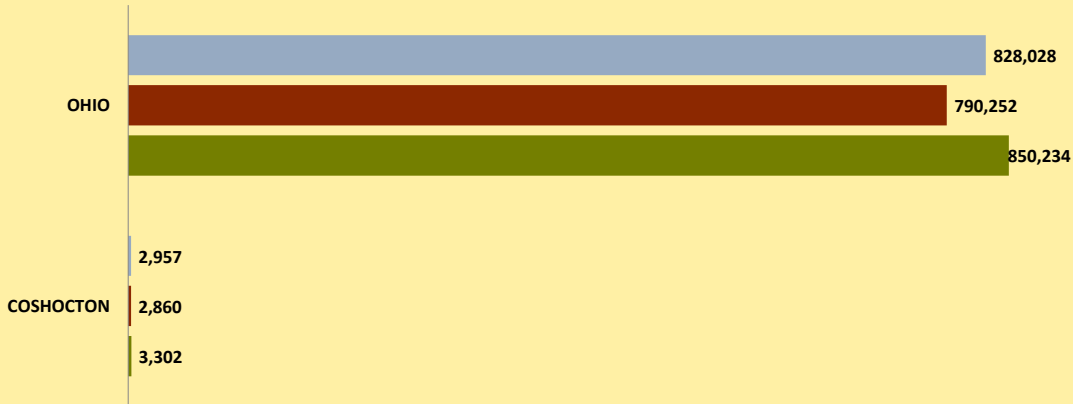

COSHOCTON COUNTY AND OHIO POPULATION CHANGES: Age 65-74 1990 - 2010

Age 65 - 74 Population

■ 1990 ■ 2000 ■ 2010

Age 65-74 Population as % of 65+ Population

■ 1990 ■ 2000 ■ 2010

Of Age 65-74 Population, % Women

■ 1990 ■ 2000 ■ 2010

% Change in Age 65-74 Population

■ 1990-2000 ■ 2000-2010

% Change in Proportion of Age 65+ Population who are Age 65-74

% Change in Proportion of 65-74 Population Who Are Women