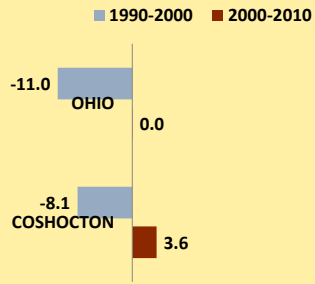

COSHOCTON COUNTY AND OHIO POPULATION CHANGES: Age 65-74 1990 - 2010

Age 65 - 74 Population

■ 1990 ■ 2000 ■ 2010

Age 65-74 Population as % of 65+ Population

■ 1990 ■ 2000 ■ 2010

Of Age 65-74 Population, % Women

■ 1990 ■ 2000 ■ 2010

% Change in Age 65-74 Population

■ 1990-2000 ■ 2000-2010

% Change in Proportion of Age 65+ Population who are Age 65-74

% Change in Proportion of 65-74 Population Who Are Women