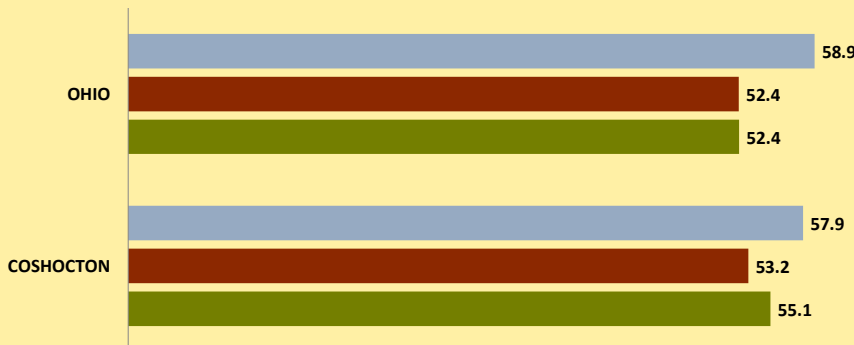

COSHOCTON COUNTY AND OHIO POPULATION CHANGES: Age 65-74 1990 - 2010

Age 65 - 74 Population

■ 1990 ■ 2000 ■ 2010

Age 65-74 Population as % of 65+ Population

■ 1990 ■ 2000 ■ 2010

Of Age 65-74 Population, % Women

■ 1990 ■ 2000 ■ 2010

% Change in Age 65-74 Population

■ 1990-2000 ■ 2000-2010

% Change in Proportion of Age 65+ Population who are Age 65-74

% Change in Proportion of 65-74 Population Who Are Women