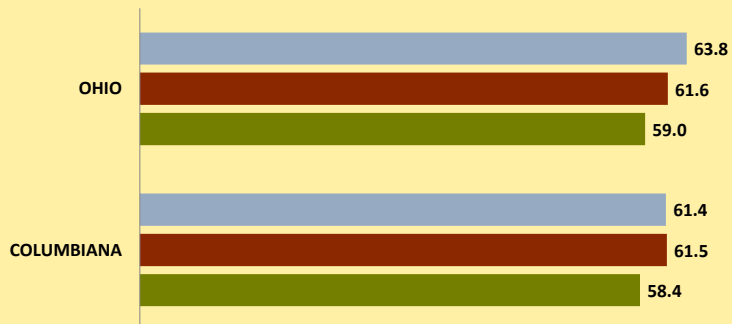

# COLUMBIANA COUNTY AND OHIO POPULATION CHANGES: Age 75-84 1990 - 2010

Age 75-84 Population

■ 1990 ■ 2000 ■ 2010

Age 75-84 Population as % of Age 65+ Population

■ 1990 ■ 2000 ■ 2010

% of Age 75-84 Population Who Are Women

■ 1990 ■ 2000 ■ 2010

% Change in Age 75-84 Population

■ 1990-2000 ■ 2000-2010

### % Change in Proportion of Age 65+ Population Who Are Age 75-84