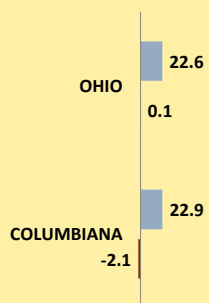

# COLUMBIANA COUNTY AND OHIO POPULATION CHANGES: Age 75-84 1990 - 2010

Age 75-84 Population

■ 1990 ■ 2000 ■ 2010

Age 75-84 Population as % of Age 65+ Population

■ 1990 ■ 2000 ■ 2010

% of Age 75-84 Population Who Are Women

■ 1990 ■ 2000 ■ 2010

% Change in Age 75-84 Population

■ 1990-2000 ■ 2000-2010

### % Change in Proportion of Age 65+ Population Who Are Age 75-84

### % Change in Proportion of Age 75-84 Population Who Are Women