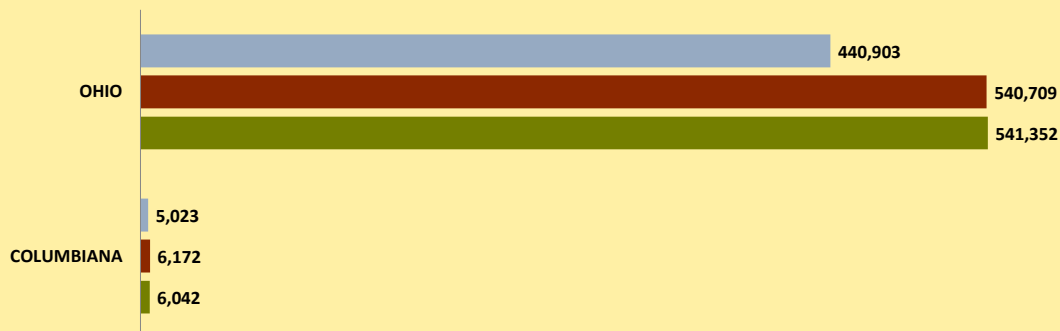

# COLUMBIANA COUNTY AND OHIO POPULATION CHANGES: Age 75-84 1990 - 2010

Age 75-84 Population

■ 1990 ■ 2000 ■ 2010

Age 75-84 Population as % of Age 65+ Population

■ 1990 ■ 2000 ■ 2010

% of Age 75-84 Population Who Are Women

■ 1990 ■ 2000 ■ 2010

% Change in Age 75-84 Population

■ 1990-2000 ■ 2000-2010

### % Change in Proportion of Age 65+ Population Who Are Age 75-84