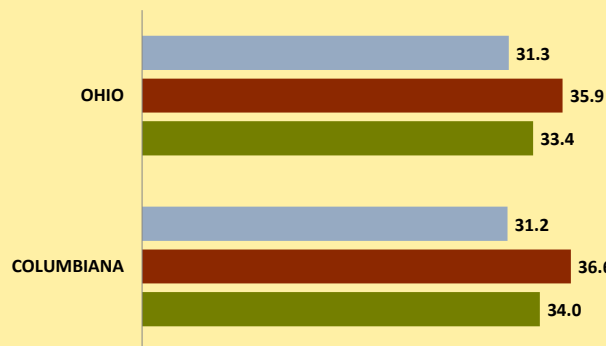

# COLUMBIANA COUNTY AND OHIO POPULATION CHANGES: Age 75-84 1990 - 2010

Age 75-84 Population

■ 1990 ■ 2000 ■ 2010

Age 75-84 Population as % of Age 65+ Population

■ 1990 ■ 2000 ■ 2010

% of Age 75-84 Population Who Are Women

■ 1990 ■ 2000 ■ 2010

% Change in Age 75-84 Population

■ 1990-2000 ■ 2000-2010

### % Change in Proportion of Age 65+ Population Who Are Age 75-84