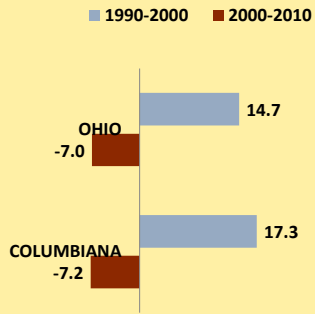

# COLUMBIANA COUNTY AND OHIO POPULATION CHANGES: Age 75-84 1990 - 2010

Age 75-84 Population

■ 1990 ■ 2000 ■ 2010

Age 75-84 Population as % of Age 65+ Population

■ 1990 ■ 2000 ■ 2010

% of Age 75-84 Population Who Are Women

■ 1990 ■ 2000 ■ 2010

% Change in Age 75-84 Population

■ 1990-2000 ■ 2000-2010

### % Change in Proportion of Age 65+ Population Who Are Age 75-84

### % Change in Proportion of Age 75-84 Population Who Are Women