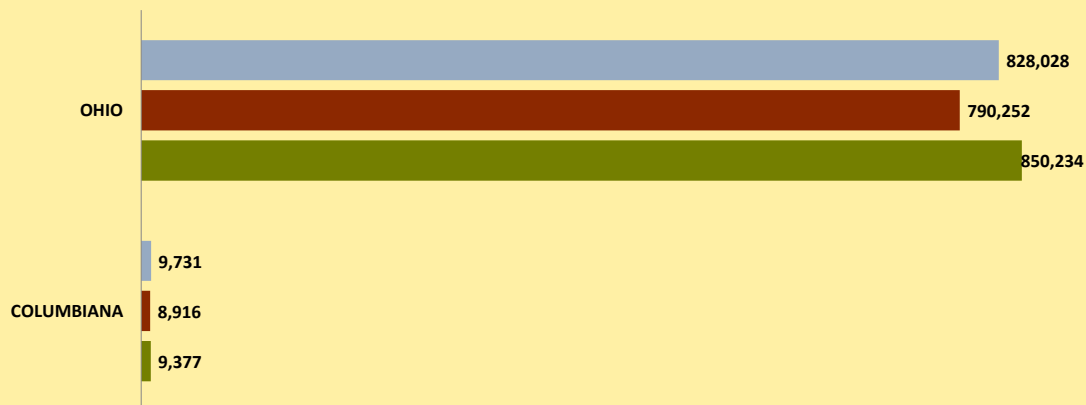

COLUMBIANA COUNTY AND OHIO POPULATION CHANGES: Age 65-74 1990 - 2010

Age 65 - 74 Population

■ 1990 ■ 2000 ■ 2010

Age 65-74 Population as % of 65+ Population

■ 1990 ■ 2000 ■ 2010

Of Age 65-74 Population, % Women

■ 1990 ■ 2000 ■ 2010

% Change in Age 65-74 Population

■ 1990-2000 ■ 2000-2010

% Change in Proportion of Age 65+ Population who are Age 65-74

% Change in Proportion of 65-74 Population Who Are Women