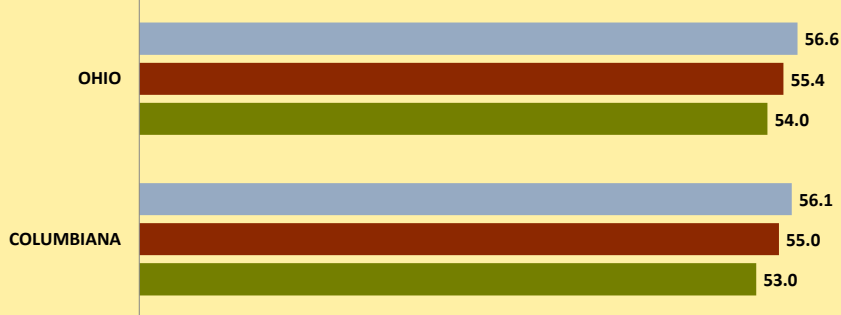

COLUMBIANA COUNTY AND OHIO POPULATION CHANGES: Age 65-74 1990 - 2010

Age 65 - 74 Population

■ 1990 ■ 2000 ■ 2010

Age 65-74 Population as % of 65+ Population

■ 1990 ■ 2000 ■ 2010

Of Age 65-74 Population, % Women

■ 1990 ■ 2000 ■ 2010

% Change in Age 65-74 Population

■ 1990-2000 ■ 2000-2010

% Change in Proportion of Age 65+ Population who are Age 65-74

% Change in Proportion of 65-74 Population Who Are Women