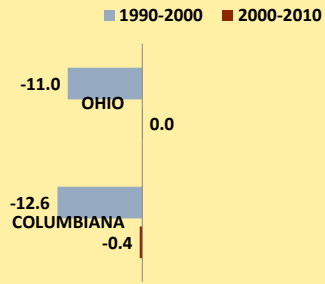

COLUMBIANA COUNTY AND OHIO POPULATION CHANGES: Age 65-74 1990 - 2010

Age 65 - 74 Population

■ 1990 ■ 2000 ■ 2010

Age 65-74 Population as % of 65+ Population

■ 1990 ■ 2000 ■ 2010

Of Age 65-74 Population, % Women

■ 1990 ■ 2000 ■ 2010

% Change in Age 65-74 Population

■ 1990-2000 ■ 2000-2010

% Change in Proportion of Age 65+ Population who are Age 65-74

% Change in Proportion of 65-74 Population Who Are Women