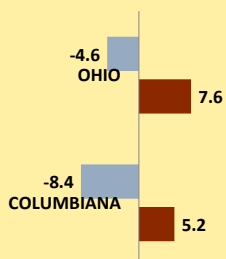

COLUMBIANA COUNTY AND OHIO POPULATION CHANGES: Age 65-74 1990 - 2010

Age 65 - 74 Population

■ 1990 ■ 2000 ■ 2010

Age 65-74 Population as % of 65+ Population

■ 1990 ■ 2000 ■ 2010

Of Age 65-74 Population, % Women

■ 1990 ■ 2000 ■ 2010

% Change in Age 65-74 Population

■ 1990-2000 ■ 2000-2010

% Change in Proportion of Age 65+ Population who are Age 65-74

% Change in Proportion of 65-74 Population Who Are Women