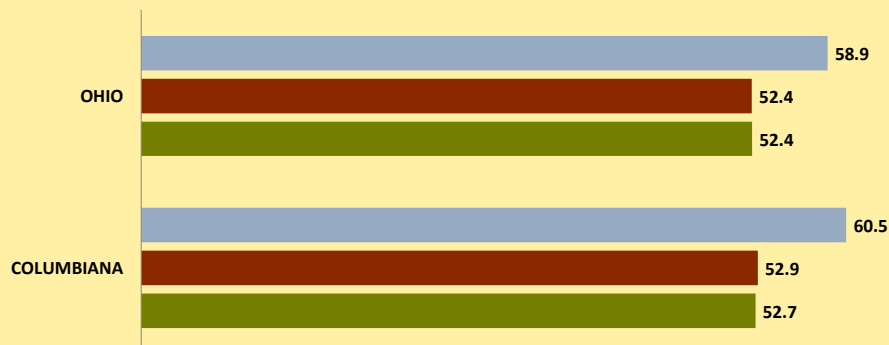

COLUMBIANA COUNTY AND OHIO POPULATION CHANGES: Age 65-74 1990 - 2010

Age 65 - 74 Population

■ 1990 ■ 2000 ■ 2010

Age 65-74 Population as % of 65+ Population

■ 1990 ■ 2000 ■ 2010

Of Age 65-74 Population, % Women

■ 1990 ■ 2000 ■ 2010

% Change in Age 65-74 Population

■ 1990-2000 ■ 2000-2010

% Change in Proportion of Age 65+ Population who are Age 65-74

% Change in Proportion of 65-74 Population Who Are Women