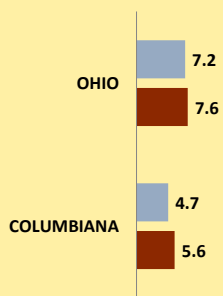

# COLUMBIANA COUNTY AND OHIO POPULATION CHANGES: Age 65+ 1990 - 2010

Age 65+ Population

1990 2000 2010

% of Population Age 65+

1990 2000 2010

% Change in Age 65+ Population

1990-2000 2000-2010

% Change in Proportion of Population Age 65+

1990-2000 2000-2010