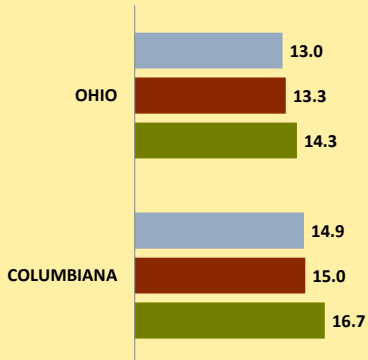

# COLUMBIANA COUNTY AND OHIO POPULATION CHANGES: Age 65+ 1990 - 2010

Age 65+ Population

1990 2000 2010

% of Population Age 65+

1990 2000 2010

% Change in Age 65+ Population

1990-2000 2000-2010

% Change in Proportion of Population Age 65+

1990-2000 2000-2010