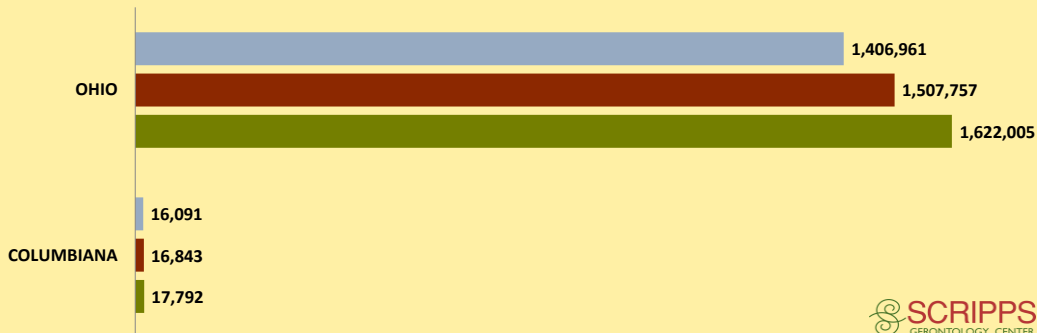

# COLUMBIANA COUNTY AND OHIO POPULATION CHANGES: Age 65+ 1990 - 2010

Age 65+ Population

1990 2000 2010

% of Population Age 65+

1990 2000 2010

% Change in Age 65+ Population

1990-2000 2000-2010

% Change in Proportion of Population Age 65+

1990-2000 2000-2010