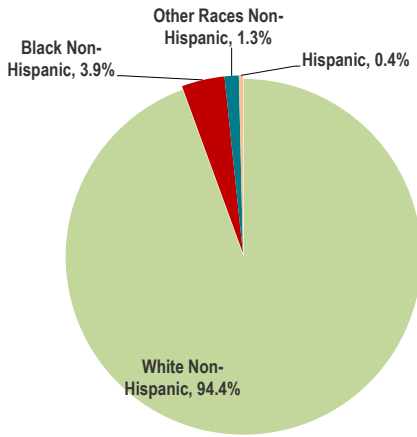

Butler County

County 60+ Population by Race
2000

County 60+ Population by Race
2010

Ohio 60+ Population by Race
2010

County 60+ Population (2000)	38,977
County 60+ population (2010)	61,947
County Total Population (2000)	332,807
County Total Population (2010)	368,130
Ohio Total Population (2010)	11,536,494
Ohio 60+ Population (2010)	2,287,414

Sources

U.S. Census Bureau, 2000: Public Use Microdata Sample: 5-Percent.

United States Department of Commerce. Bureau of the Census. American Community Survey (ACS): Public Use Microdata Sample (PUMS), 2006-2010.