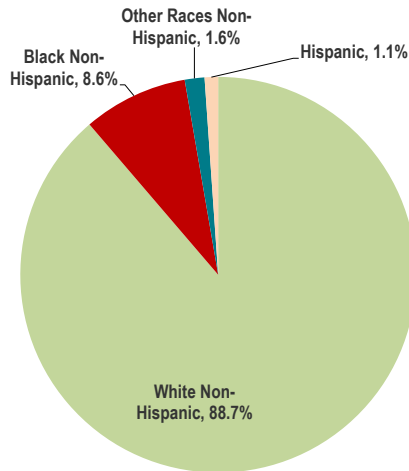

Butler County

County 60+ Population by Race
2000

County 60+ Population by Race
2010

Ohio 60+ Population by Race
2010

County 60+ Population (2000)	38,977
County 60+ population (2010)	61,947
County Total Population (2000)	332,807
County Total Population (2010)	368,130
Ohio Total Population (2010)	11,536,494
Ohio 60+ Population (2010)	2,287,414

Sources

U.S. Census Bureau, 2000: Public Use Microdata Sample: 5-Percent.

United States Department of Commerce. Bureau of the Census. American Community Survey (ACS): Public Use Microdata Sample (PUMS), 2006-2010.