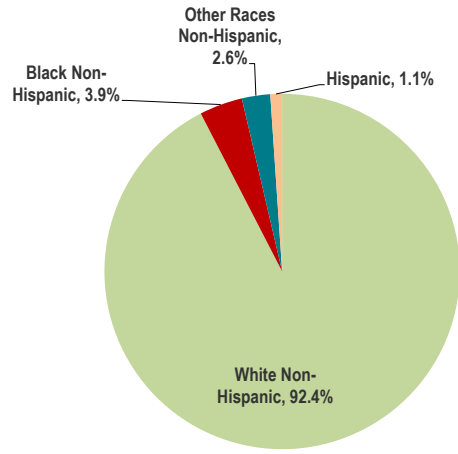

Butler County

County 60+ Population by Race
2000

County 60+ Population by Race
2010

Ohio 60+ Population by Race
2010

County 60+ Population (2000)	38,977
County 60+ population (2010)	61,947
County Total Population (2000)	332,807
County Total Population (2010)	368,130
Ohio Total Population (2010)	11,536,494
Ohio 60+ Population (2010)	2,287,414

Sources

U.S. Census Bureau, 2000: Public Use Microdata Sample: 5-Percent.

United States Department of Commerce. Bureau of the Census. American Community Survey (ACS): Public Use Microdata Sample (PUMS), 2006-2010.