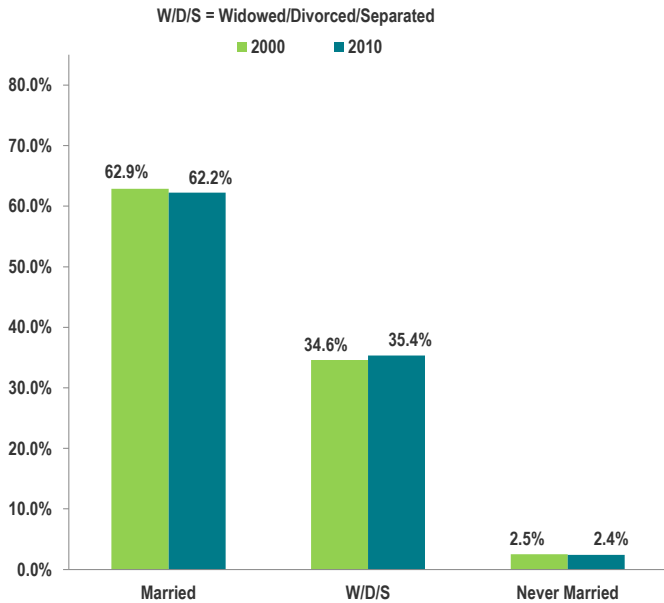

# Butler County

Proportion of 60+ Population by Marital Status  
2000 - 2010

Proportion of 60+ Population by Marital Status  
County and Ohio  
2010

County 60+ population (2010)	61,947
County Total Population (2000)	332,807
County Total Population (2010)	368,130
Ohio Total Population (2010)	11,536,494
County 60+ Population (Men) in 2010	27,690
County 60+ Population (Women) in 2010	34,257

Proportion of 60+ Population by Marital Status and Gender  
2010

Proportion of 60+ Population by Marital Status and Age Group  
2010

Sources:

U.S. Census Bureau, 2000: Public Use Microdata Sample: 5-Percent.