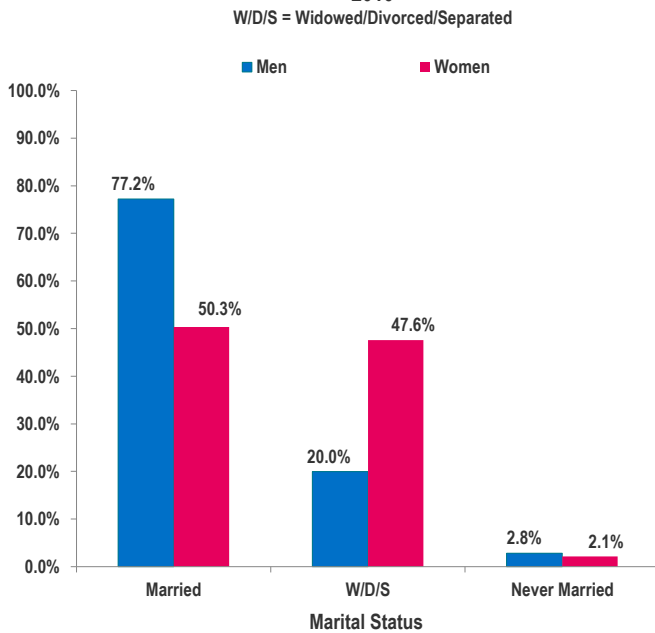

# Butler County

Proportion of 60+ Population by Marital Status  
2000 - 2010

Proportion of 60+ Population by Marital Status  
County and Ohio  
2010

County 60+ population (2010)	61,947
County Total Population (2000)	332,807
County Total Population (2010)	368,130
Ohio Total Population (2010)	11,536,494
County 60+ Population (Men) in 2010	27,690
County 60+ Population (Women) in 2010	34,257

Proportion of 60+ Population by Marital Status and Gender  
2010

Proportion of 60+ Population by Marital Status and Age Group  
2010

Sources:

U.S. Census Bureau, 2000: Public Use Microdata Sample: 5-Percent.