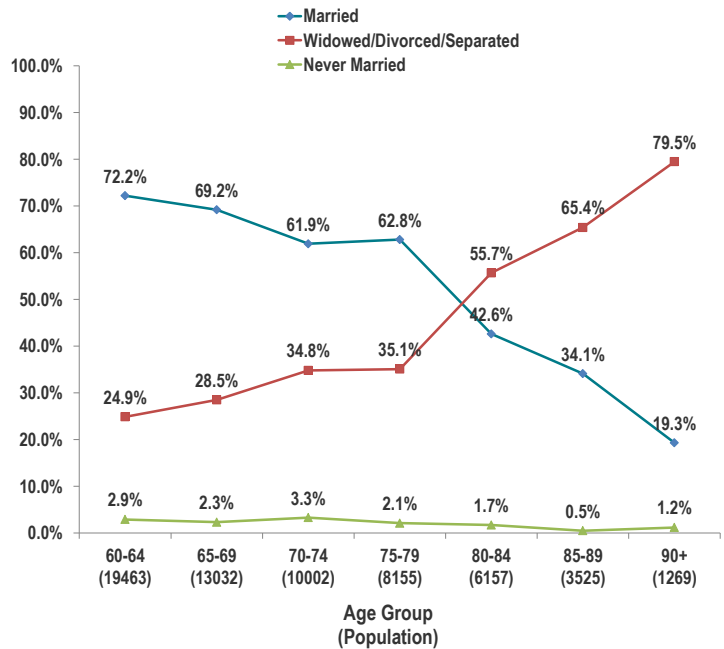

# Butler County

Proportion of 60+ Population by Marital Status  
2000 - 2010

Proportion of 60+ Population by Marital Status  
County and Ohio  
2010

County 60+ population (2010)	61,947
County Total Population (2000)	332,807
County Total Population (2010)	368,130
Ohio Total Population (2010)	11,536,494
County 60+ Population (Men) in 2010	27,690
County 60+ Population (Women) in 2010	34,257

Proportion of 60+ Population by Marital Status and Gender  
2010

Proportion of 60+ Population by Marital Status and Age Group  
2010

Sources:

U.S. Census Bureau, 2000: Public Use Microdata Sample: 5-Percent.