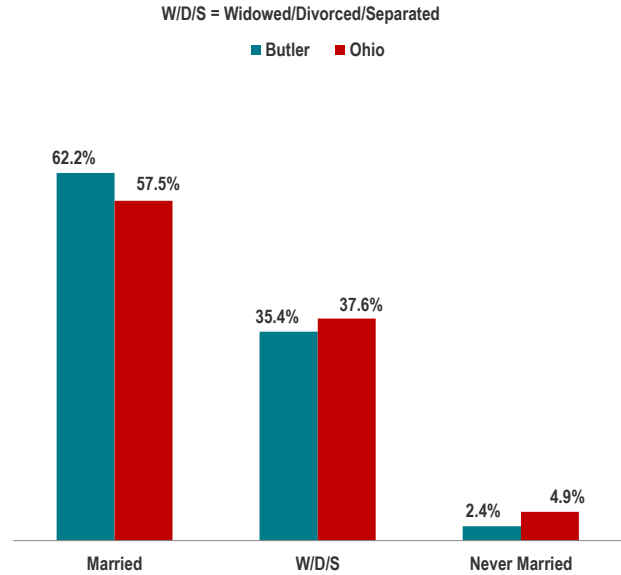

# Butler County

Proportion of 60+ Population by Marital Status  
2000 - 2010

Proportion of 60+ Population by Marital Status  
County and Ohio  
2010

County 60+ population (2010)	61,947
County Total Population (2000)	332,807
County Total Population (2010)	368,130
Ohio Total Population (2010)	11,536,494
County 60+ Population (Men) in 2010	27,690
County 60+ Population (Women) in 2010	34,257

Proportion of 60+ Population by Marital Status and Gender  
2010

Proportion of 60+ Population by Marital Status and Age Group  
2010

Sources:

U.S. Census Bureau, 2000: Public Use Microdata Sample: 5-Percent.