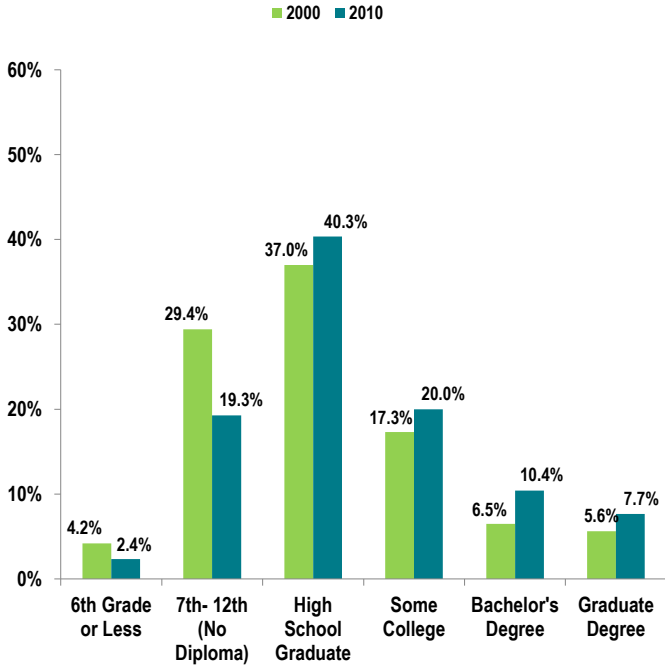

Butler County

60+ Population by Education
2000 - 2010

60+ Population by Education
County and Ohio
2010

County 60+ population (2010)	61,947
County Total Population (2000)	332,807
County Total Population (2010)	368,130
County 60+ Population (Men) in 2010	27,690
County 60+ Population (Women) in 2010	34,257
Ohio 60+ Population (2000)	1,963,489
Ohio 60+ Population (2010)	2,287,414