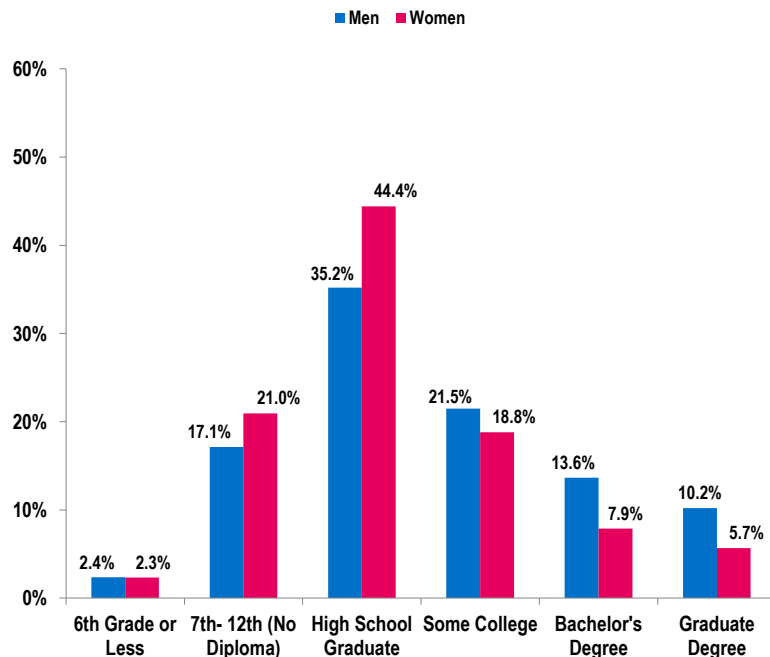

60+ Population by Education and Gender
2010

Sources:

U.S. Census Bureau, 2000: Public Use Microdata Sample: 5-Percent.

United States Department of Commerce. Bureau of the Census. American Community Survey (ACS): Public Use Microdata Sample (PUMS), 2006-2010.