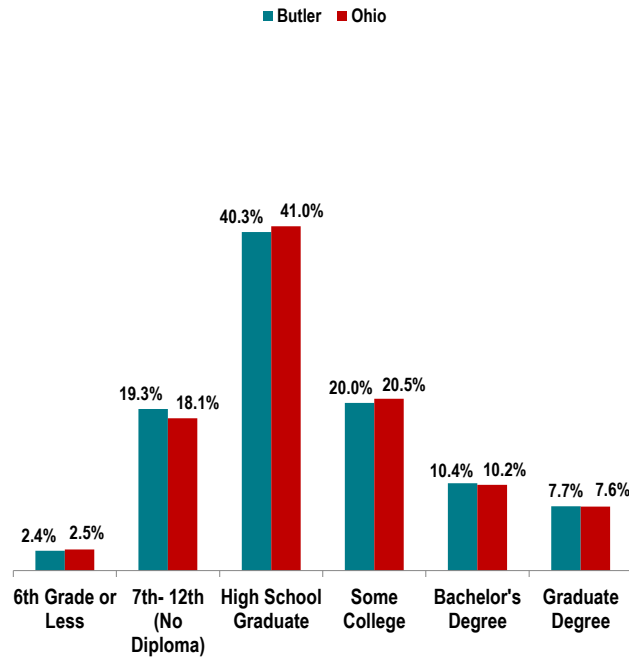

Butler County

60+ Population by Education
2000 - 2010

60+ Population by Education
County and Ohio
2010

County 60+ population (2010)	61,947
County Total Population (2000)	332,807
County Total Population (2010)	368,130
County 60+ Population (Men) in 2010	27,690
County 60+ Population (Women) in 2010	34,257
Ohio 60+ Population (2000)	1,963,489
Ohio 60+ Population (2010)	2,287,414