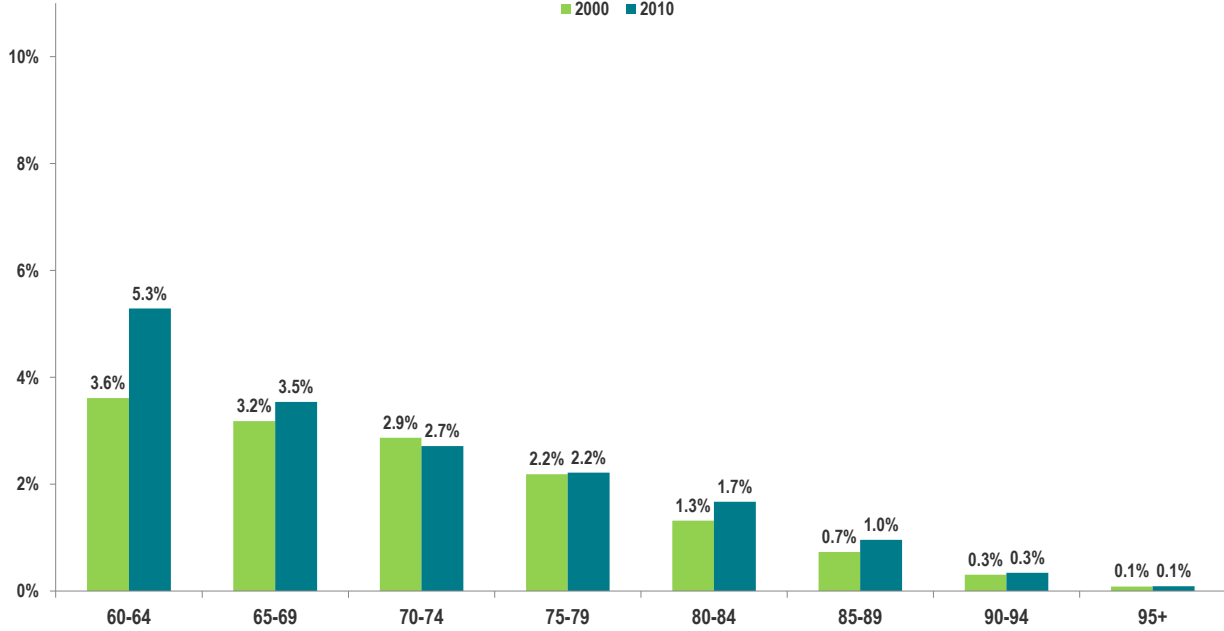

Butler County

60+ Population as a Percentage of Total Population
by Age Group
2000 - 2010
2000 2010

County 60+ Population (2000)	38,977
County 60+ Population (2010)	61,947
County Total Population (2000)	6,157
County Total Population (2010)	2,436
Ohio Total Population (2010)	11,536,494
Ohio 60+ Population (2010)	2,287,414

60+ Population as a Percentage of Total Population
by Age Group for County and Ohio
2010

Sources:

U.S. Census Bureau, 2000: Public Use Microdata Sample: 5-Percent.

United States Department of Commerce. Bureau of the Census. American Community Survey (ACS): Public Use Microdata Sample (PUMS), 2006-2010.