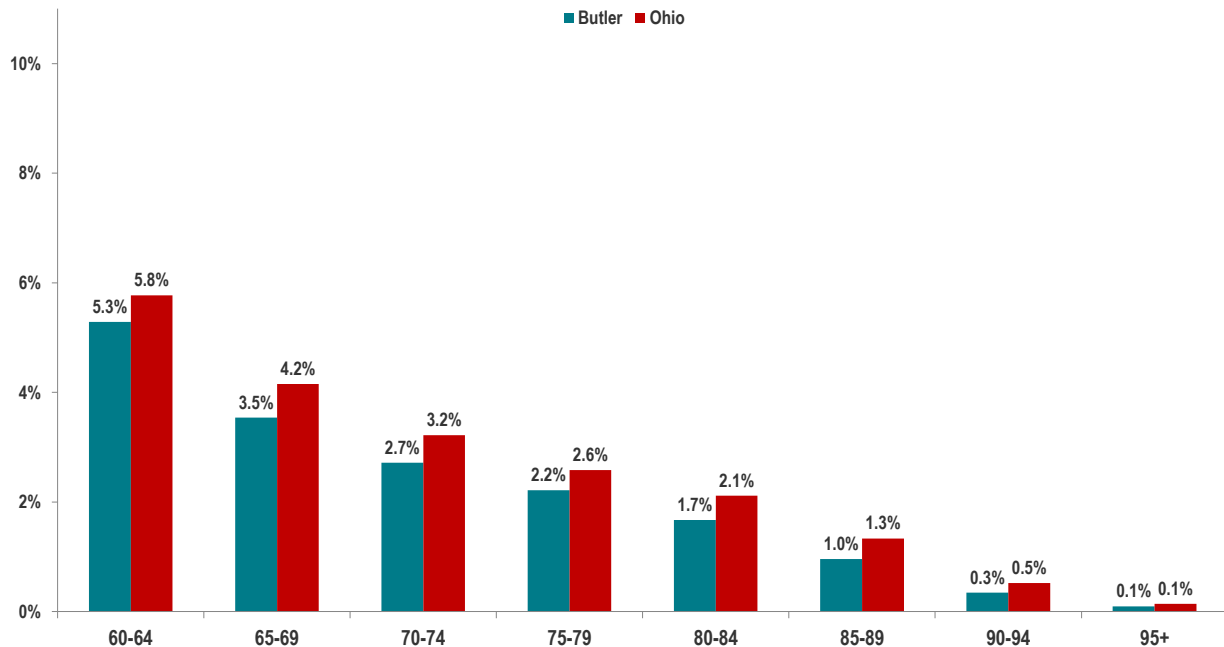

Butler County

60+ Population as a Percentage of Total Population
by Age Group
2000 - 2010
2000 2010

County 60+ Population (2000)	38,977
County 60+ Population (2010)	61,947
County Total Population (2000)	6,157
County Total Population (2010)	2,436
Ohio Total Population (2010)	11,536,494
Ohio 60+ Population (2010)	2,287,414

60+ Population as a Percentage of Total Population
by Age Group for County and Ohio
2010

Sources:

U.S. Census Bureau, 2000: Public Use Microdata Sample: 5-Percent.

United States Department of Commerce. Bureau of the Census. American Community Survey (ACS): Public Use Microdata Sample (PUMS), 2006-2010.