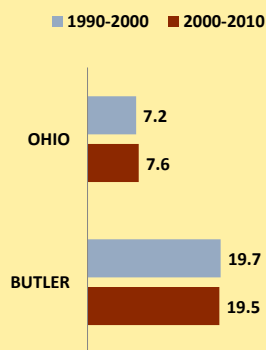

# BUTLER COUNTY AND OHIO POPULATION CHANGES: Age 65+ 1990 - 2010

**Age 65+ Population**

**% of Population Age 65+**

**% Change in Age 65+ Population**

**% Change in Proportion of Population Age 65+**