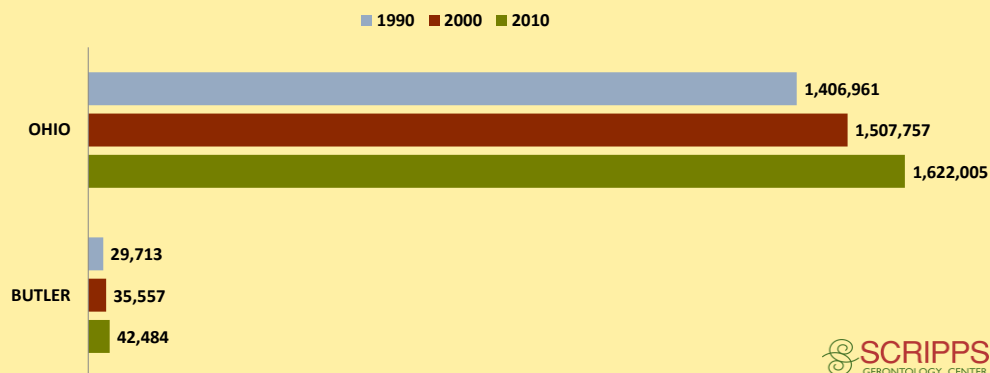

# BUTLER COUNTY AND OHIO POPULATION CHANGES: Age 65+ 1990 - 2010

**Age 65+ Population**

**% of Population Age 65+**

**% Change in Age 65+ Population**

**% Change in Proportion of Population Age 65+**