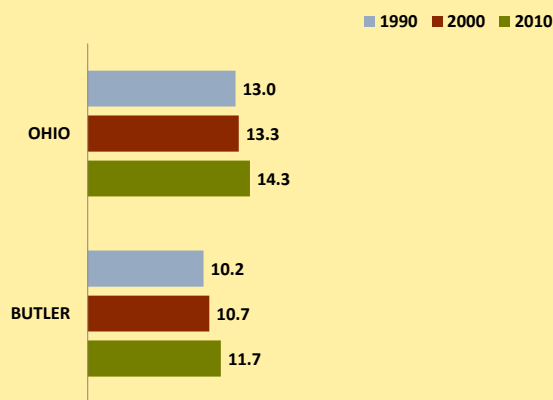

# BUTLER COUNTY AND OHIO POPULATION CHANGES: Age 65+ 1990 - 2010

**Age 65+ Population**

**% of Population Age 65+**

**% Change in Age 65+ Population**

**% Change in Proportion of Population Age 65+**