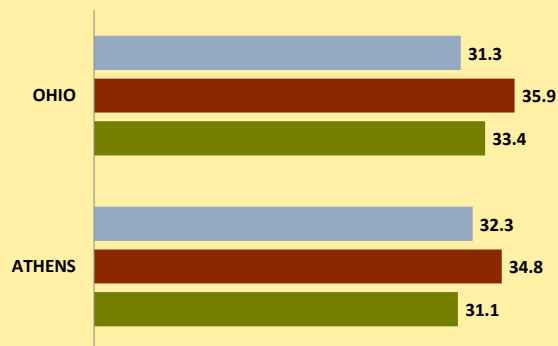

ATHENS COUNTY AND OHIO POPULATION CHANGES: Age 75-84 1990 - 2010

Age 75-84 Population

■ 1990 ■ 2000 ■ 2010

Age 75-84 Population as % of Age 65+ Population

■ 1990 ■ 2000 ■ 2010

% of Age 75-84 Population Who Are Women

■ 1990 ■ 2000 ■ 2010

% Change in Age 75-84 Population

■ 1990-2000 ■ 2000-2010

% Change in Proportion of Age 65+ Population Who Are Age 75-84

% Change in Proportion of Age 75-84 Population Who Are Women