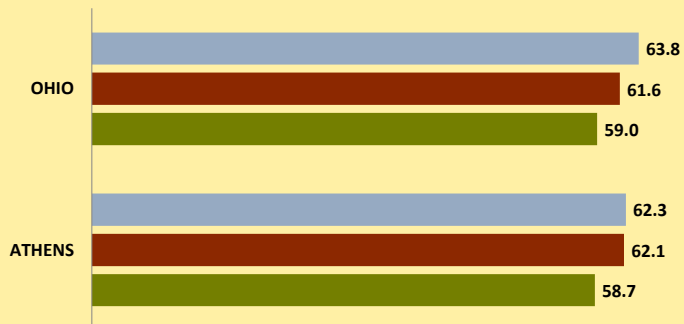

ATHENS COUNTY AND OHIO POPULATION CHANGES: Age 75-84 1990 - 2010

Age 75-84 Population

■ 1990 ■ 2000 ■ 2010

Age 75-84 Population as % of Age 65+ Population

■ 1990 ■ 2000 ■ 2010

% of Age 75-84 Population Who Are Women

■ 1990 ■ 2000 ■ 2010

% Change in Age 75-84 Population

■ 1990-2000 ■ 2000-2010

% Change in Proportion of Age 65+ Population Who Are Age 75-84

% Change in Proportion of Age 75-84 Population Who Are Women