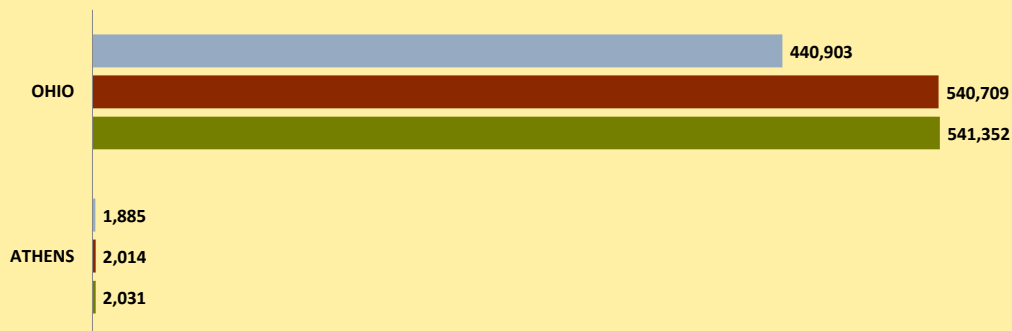

ATHENS COUNTY AND OHIO POPULATION CHANGES: Age 75-84 1990 - 2010

Age 75-84 Population

■ 1990 ■ 2000 ■ 2010

Age 75-84 Population as % of Age 65+ Population

■ 1990 ■ 2000 ■ 2010

% of Age 75-84 Population Who Are Women

■ 1990 ■ 2000 ■ 2010

% Change in Age 75-84 Population

■ 1990-2000 ■ 2000-2010

% Change in Proportion of Age 65+ Population Who Are Age 75-84

% Change in Proportion of Age 75-84 Population Who Are Women