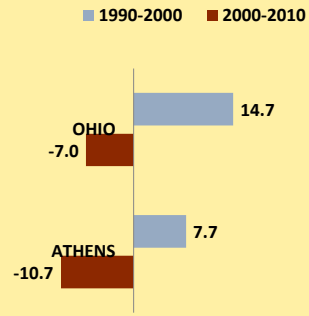

ATHENS COUNTY AND OHIO POPULATION CHANGES: Age 75-84 1990 - 2010

Age 75-84 Population

■ 1990 ■ 2000 ■ 2010

Age 75-84 Population as % of Age 65+ Population

■ 1990 ■ 2000 ■ 2010

% of Age 75-84 Population Who Are Women

■ 1990 ■ 2000 ■ 2010

% Change in Age 75-84 Population

■ 1990-2000 ■ 2000-2010

% Change in Proportion of Age 65+ Population Who Are Age 75-84

% Change in Proportion of Age 75-84 Population Who Are Women