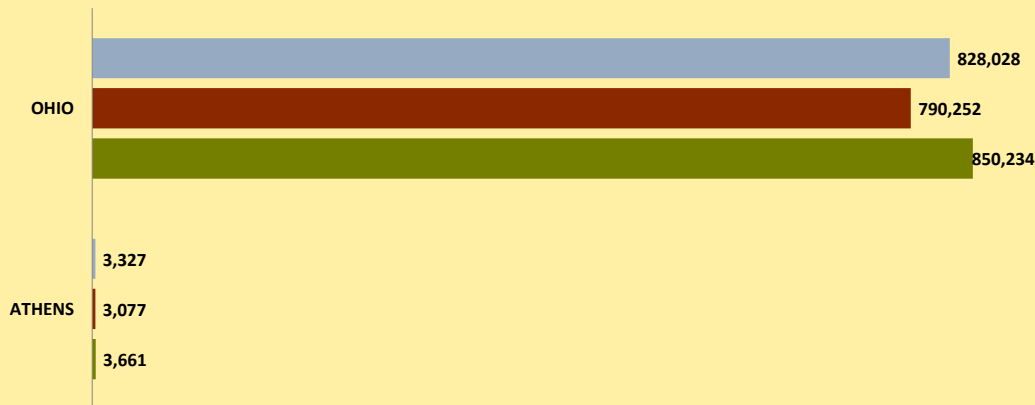

ATHENS COUNTY AND OHIO POPULATION CHANGES: Age 65-74 1990 - 2010

Age 65 - 74 Population

■ 1990 ■ 2000 ■ 2010

Age 65-74 Population as % of 65+ Population

■ 1990 ■ 2000 ■ 2010

Of Age 65-74 Population, % Women

■ 1990 ■ 2000 ■ 2010

% Change in Age 65-74 Population

■ 1990-2000 ■ 2000-2010

% Change in Proportion of Age 65+ Population who are Age 65-74

% Change in Proportion of 65-74 Population Who Are Women