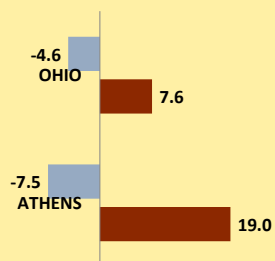

ATHENS COUNTY AND OHIO POPULATION CHANGES: Age 65-74 1990 - 2010

Age 65 - 74 Population

■ 1990 ■ 2000 ■ 2010

Age 65-74 Population as % of 65+ Population

■ 1990 ■ 2000 ■ 2010

Of Age 65-74 Population, % Women

■ 1990 ■ 2000 ■ 2010

% Change in Age 65-74 Population

■ 1990-2000 ■ 2000-2010

% Change in Proportion of Age 65+ Population who are Age 65-74

% Change in Proportion of 65-74 Population Who Are Women