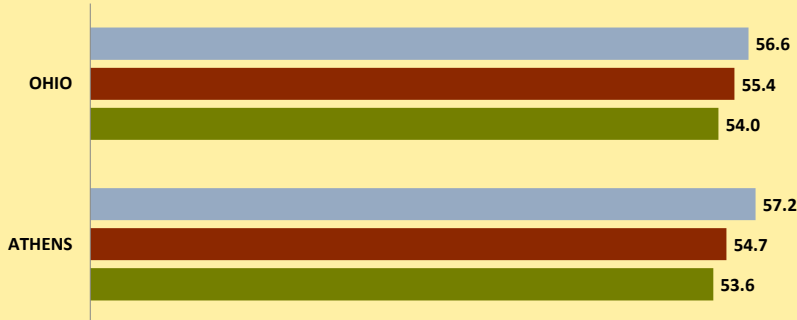

ATHENS COUNTY AND OHIO POPULATION CHANGES: Age 65-74 1990 - 2010

Age 65 - 74 Population

■ 1990 ■ 2000 ■ 2010

Age 65-74 Population as % of 65+ Population

■ 1990 ■ 2000 ■ 2010

Of Age 65-74 Population, % Women

■ 1990 ■ 2000 ■ 2010

% Change in Age 65-74 Population

■ 1990-2000 ■ 2000-2010

% Change in Proportion of Age 65+ Population who are Age 65-74

% Change in Proportion of 65-74 Population Who Are Women