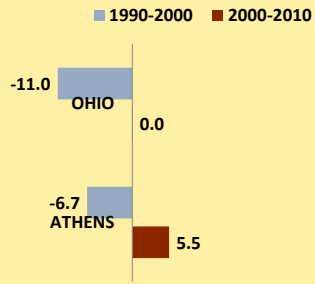

ATHENS COUNTY AND OHIO POPULATION CHANGES: Age 65-74 1990 - 2010

Age 65 - 74 Population

■ 1990 ■ 2000 ■ 2010

Age 65-74 Population as % of 65+ Population

■ 1990 ■ 2000 ■ 2010

Of Age 65-74 Population, % Women

■ 1990 ■ 2000 ■ 2010

% Change in Age 65-74 Population

■ 1990-2000 ■ 2000-2010

% Change in Proportion of Age 65+ Population who are Age 65-74

% Change in Proportion of 65-74 Population Who Are Women