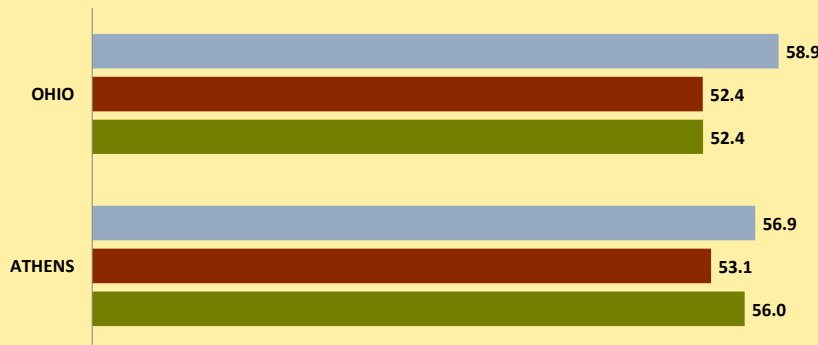

ATHENS COUNTY AND OHIO POPULATION CHANGES: Age 65-74 1990 - 2010

Age 65 - 74 Population

■ 1990 ■ 2000 ■ 2010

Age 65-74 Population as % of 65+ Population

■ 1990 ■ 2000 ■ 2010

Of Age 65-74 Population, % Women

■ 1990 ■ 2000 ■ 2010

% Change in Age 65-74 Population

■ 1990-2000 ■ 2000-2010

% Change in Proportion of Age 65+ Population who are Age 65-74

% Change in Proportion of 65-74 Population Who Are Women