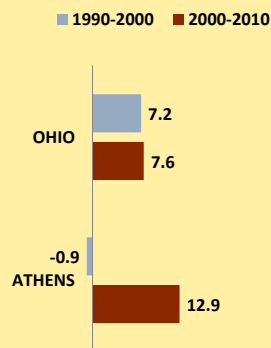

# ATHENS COUNTY AND OHIO POPULATION CHANGES: Age 65+ 1990 - 2010

**Age 65+ Population**

**% of Population Age 65+**

**% Change in Age 65+ Population**

**% Change in Proportion of Population Age 65+**