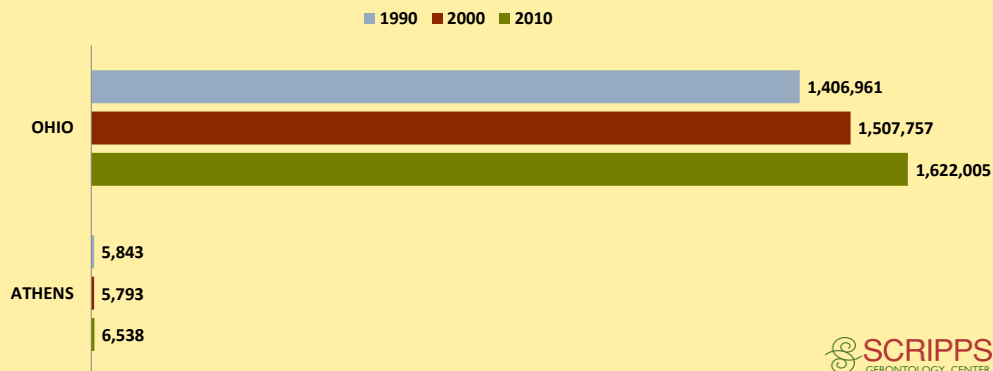

# ATHENS COUNTY AND OHIO POPULATION CHANGES: Age 65+ 1990 - 2010

**Age 65+ Population**

**% of Population Age 65+**

**% Change in Age 65+ Population**

**% Change in Proportion of Population Age 65+**