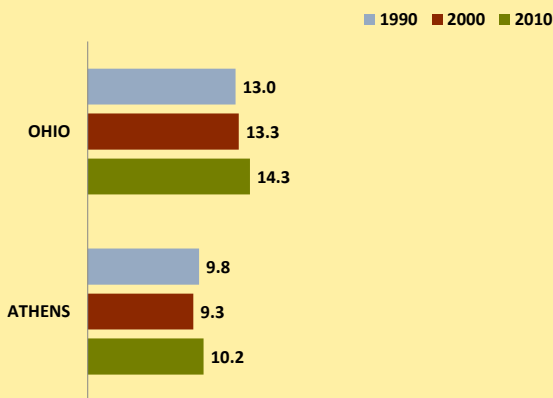

# ATHENS COUNTY AND OHIO POPULATION CHANGES: Age 65+ 1990 - 2010

**Age 65+ Population**

**% of Population Age 65+**

**% Change in Age 65+ Population**

**% Change in Proportion of Population Age 65+**