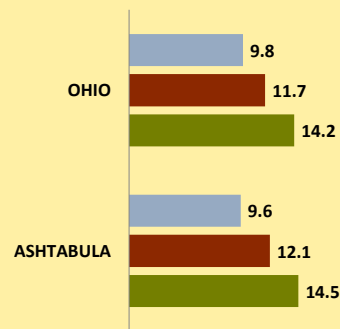

ASHTABULA COUNTY AND OHIO POPULATION CHANGES: Age 85+ 1990 - 2010

Age 85+ Population
1990 2000 2010

% Change in Age 85+ Population

1990-2000 2000-2010

Age 85+ Population as % of Age 65+ Population

1990 2000 2010

% of Age 85+ Population Who Are women

1990 2000 2010

% of Population Aged 85+

% Change in Proportion of Age 65+ Population Who Are Age 85+

% Change in Proportion of Age 85+ Who Are Women

% Change in Total Population Aged 85+