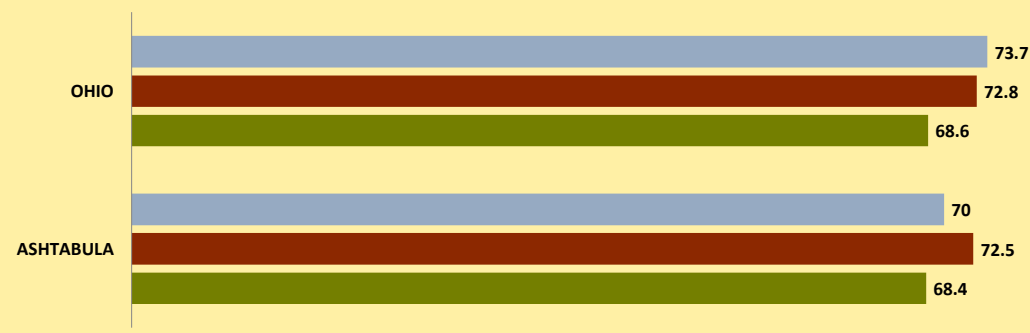

ASHTABULA COUNTY AND OHIO POPULATION CHANGES: Age 85+ 1990 - 2010

Age 85+ Population
1990 2000 2010

% Change in Age 85+ Population

1990-2000 2000-2010

Age 85+ Population as % of Age 65+ Population

1990 2000 2010

% of Age 85+ Population Who Are women

1990 2000 2010

% of Population Aged 85+

% Change in Proportion of Age 65+ Population Who Are Age 85+

% Change in Proportion of Age 85+ Who Are Women

% Change in Total Population Aged 85+