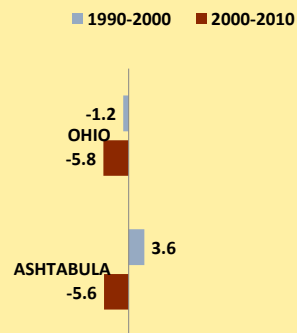

ASHTABULA COUNTY AND OHIO POPULATION CHANGES: Age 85+ 1990 - 2010

Age 85+ Population
1990 2000 2010

% Change in Age 85+ Population

1990-2000 2000-2010

Age 85+ Population as % of Age 65+ Population

1990 2000 2010

% of Age 85+ Population Who Are women

1990 2000 2010

% of Population Aged 85+

% Change in Proportion of Age 65+ Population Who Are Age 85+

% Change in Proportion of Age 85+ Who Are Women

% Change in Total Population Aged 85+