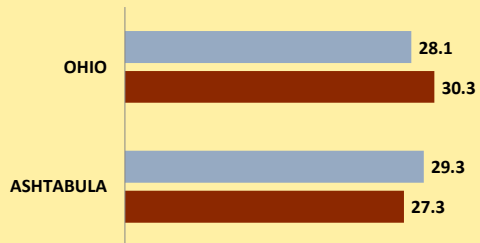

ASHTABULA COUNTY AND OHIO POPULATION CHANGES: Age 85+ 1990 - 2010

Age 85+ Population
1990 2000 2010

% Change in Age 85+ Population

1990-2000 2000-2010

Age 85+ Population as % of Age 65+ Population

1990 2000 2010

% of Age 85+ Population Who Are women

1990 2000 2010

% of Population Aged 85+

% Change in Proportion of Age 65+ Population Who Are Age 85+

% Change in Proportion of Age 85+ Who Are Women

% Change in Total Population Aged 85+