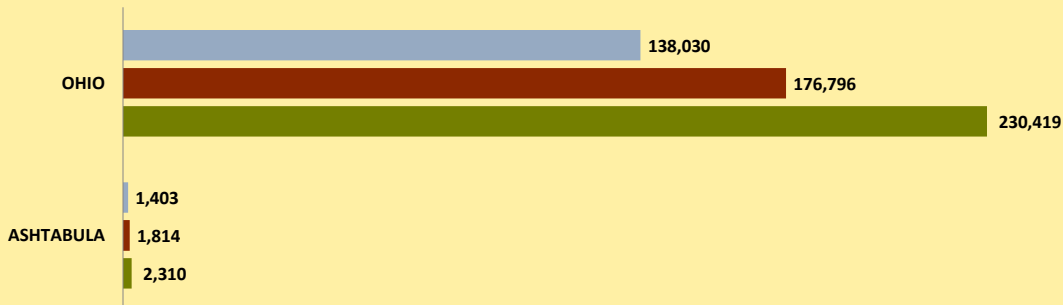

ASHTABULA COUNTY AND OHIO POPULATION CHANGES: Age 85+ 1990 - 2010

Age 85+ Population
1990 2000 2010

% Change in Age 85+ Population

1990-2000 2000-2010

Age 85+ Population as % of Age 65+ Population

1990 2000 2010

% of Age 85+ Population Who Are women

1990 2000 2010

% of Population Aged 85+

% Change in Proportion of Age 65+ Population Who Are Age 85+

% Change in Proportion of Age 85+ Who Are Women

% Change in Total Population Aged 85+