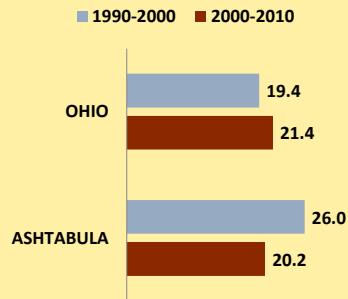

ASHTABULA COUNTY AND OHIO POPULATION CHANGES: Age 85+ 1990 - 2010

Age 85+ Population
1990 2000 2010

% Change in Age 85+ Population

1990-2000 2000-2010

Age 85+ Population as % of Age 65+ Population

1990 2000 2010

% of Age 85+ Population Who Are women

1990 2000 2010

% of Population Aged 85+

% Change in Proportion of Age 65+ Population Who Are Age 85+

% Change in Proportion of Age 85+ Who Are Women

% Change in Total Population Aged 85+