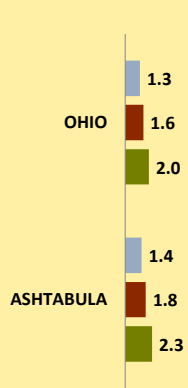

ASHTABULA COUNTY AND OHIO POPULATION CHANGES: Age 85+ 1990 - 2010

Age 85+ Population
1990 2000 2010

% Change in Age 85+ Population

1990-2000 2000-2010

Age 85+ Population as % of Age 65+ Population

1990 2000 2010

% of Age 85+ Population Who Are women

1990 2000 2010

% of Population Aged 85+

% Change in Proportion of Age 65+ Population Who Are Age 85+

% Change in Proportion of Age 85+ Who Are Women

% Change in Total Population Aged 85+