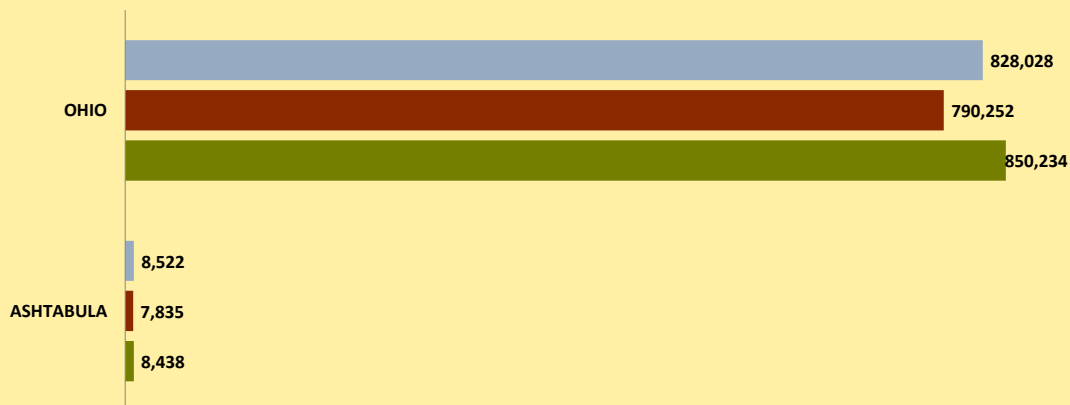

ASHTABULA COUNTY AND OHIO POPULATION CHANGES: Age 65-74 1990 - 2010

Age 65 - 74 Population

1990 2000 2010

Age 65-74 Population as % of 65+ Population

1990 2000 2010

Of Age 65-74 Population, % Women

1990 2000 2010

% Change in Age 65-74 Population

1990-2000 2000-2010

% Change in Proportion of Age 65+ Population who are Age 65-74

% Change in Proportion of 65-74 Population Who Are Women