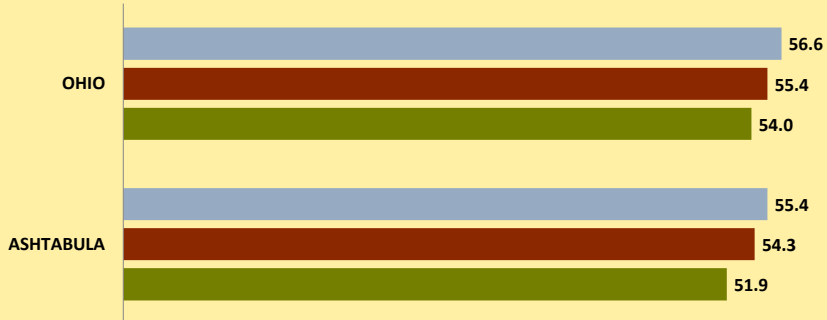

ASHTABULA COUNTY AND OHIO POPULATION CHANGES: Age 65-74 1990 - 2010

Age 65 - 74 Population

1990 2000 2010

Age 65-74 Population as % of 65+ Population

1990 2000 2010

Of Age 65-74 Population, % Women

1990 2000 2010

% Change in Age 65-74 Population

1990-2000 2000-2010

% Change in Proportion of Age 65+ Population who are Age 65-74

% Change in Proportion of 65-74 Population Who Are Women