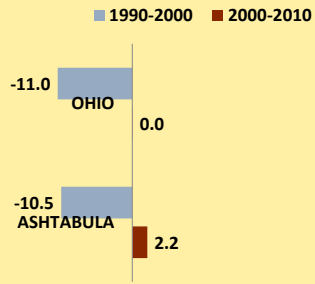

ASHTABULA COUNTY AND OHIO POPULATION CHANGES: Age 65-74 1990 - 2010

Age 65 - 74 Population

1990 2000 2010

Age 65-74 Population as % of 65+ Population

1990 2000 2010

Of Age 65-74 Population, % Women

1990 2000 2010

% Change in Age 65-74 Population

1990-2000 2000-2010

% Change in Proportion of Age 65+ Population who are Age 65-74

% Change in Proportion of 65-74 Population Who Are Women