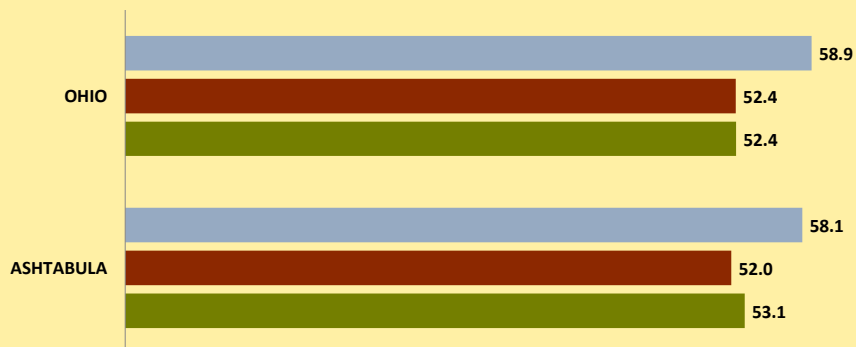

ASHTABULA COUNTY AND OHIO POPULATION CHANGES: Age 65-74 1990 - 2010

Age 65 - 74 Population

1990 2000 2010

Age 65-74 Population as % of 65+ Population

1990 2000 2010

Of Age 65-74 Population, % Women

1990 2000 2010

% Change in Age 65-74 Population

1990-2000 2000-2010

% Change in Proportion of Age 65+ Population who are Age 65-74

% Change in Proportion of 65-74 Population Who Are Women