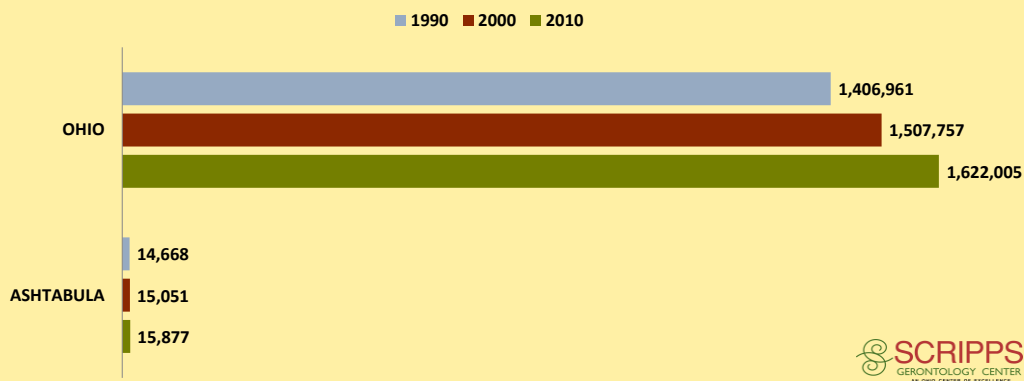

# ASHTABULA COUNTY AND OHIO POPULATION CHANGES: Age 65+ 1990 - 2010

Age 65+ Population

% of Population Age 65+

% Change in Age 65+ Population

% Change in Proportion of Population Age 65+