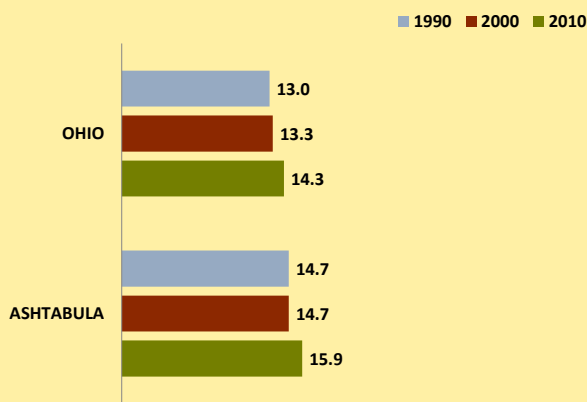

# ASHTABULA COUNTY AND OHIO POPULATION CHANGES: Age 65+ 1990 - 2010

Age 65+ Population

% of Population Age 65+

% Change in Age 65+ Population

% Change in Proportion of Population Age 65+