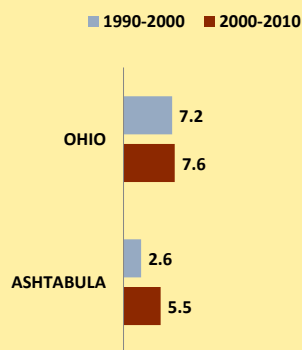

# ASHTABULA COUNTY AND OHIO POPULATION CHANGES: Age 65+ 1990 - 2010

Age 65+ Population

% of Population Age 65+

% Change in Age 65+ Population

% Change in Proportion of Population Age 65+