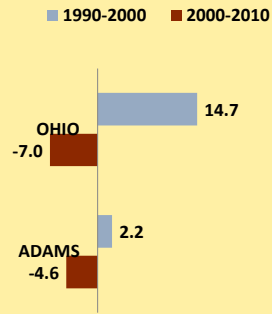

ADAMS COUNTY AND OHIO POPULATION CHANGES: Age 75-84 1990 - 2010

Age 75-84 Population

Age 75-84 Population as % of Age 65+ Population

% of Age 75-84 Population Who Are Women

% Change in Age 75-84 Population

% Change in Proportion of Age 65+ Population Who Are Age 75-84

% Change in Proportion of Age 75-84 Population Who Are Women