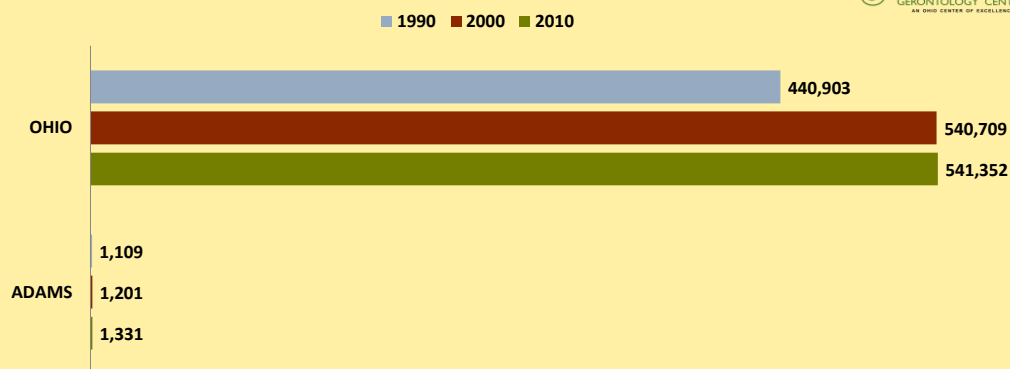

ADAMS COUNTY AND OHIO POPULATION CHANGES: Age 75-84 1990 - 2010

Age 75-84 Population

Age 75-84 Population as % of Age 65+ Population

% of Age 75-84 Population Who Are Women

% Change in Age 75-84 Population

% Change in Proportion of Age 65+ Population Who Are Age 75-84

% Change in Proportion of Age 75-84 Population Who Are Women