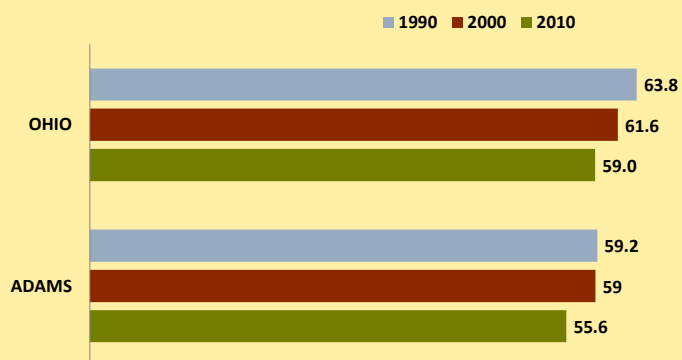

ADAMS COUNTY AND OHIO POPULATION CHANGES: Age 75-84 1990 - 2010

Age 75-84 Population

Age 75-84 Population as % of Age 65+ Population

% of Age 75-84 Population Who Are Women

% Change in Age 75-84 Population

% Change in Proportion of Age 65+ Population Who Are Age 75-84

% Change in Proportion of Age 75-84 Population Who Are Women