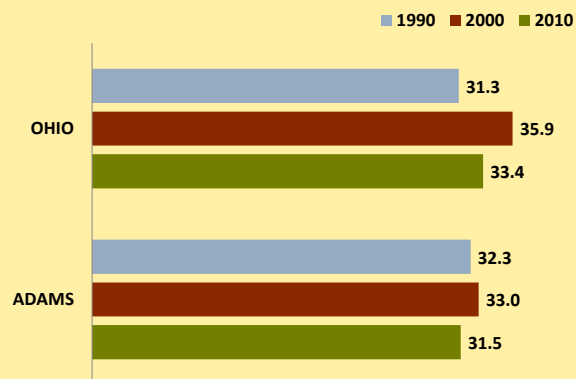

ADAMS COUNTY AND OHIO POPULATION CHANGES: Age 75-84 1990 - 2010

Age 75-84 Population

Age 75-84 Population as % of Age 65+ Population

% of Age 75-84 Population Who Are Women

% Change in Age 75-84 Population

% Change in Proportion of Age 65+ Population Who Are Age 75-84

% Change in Proportion of Age 75-84 Population Who Are Women