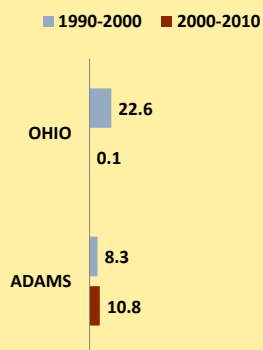

ADAMS COUNTY AND OHIO POPULATION CHANGES: Age 75-84 1990 - 2010

Age 75-84 Population

Age 75-84 Population as % of Age 65+ Population

% of Age 75-84 Population Who Are Women

% Change in Age 75-84 Population

% Change in Proportion of Age 65+ Population Who Are Age 75-84

% Change in Proportion of Age 75-84 Population Who Are Women