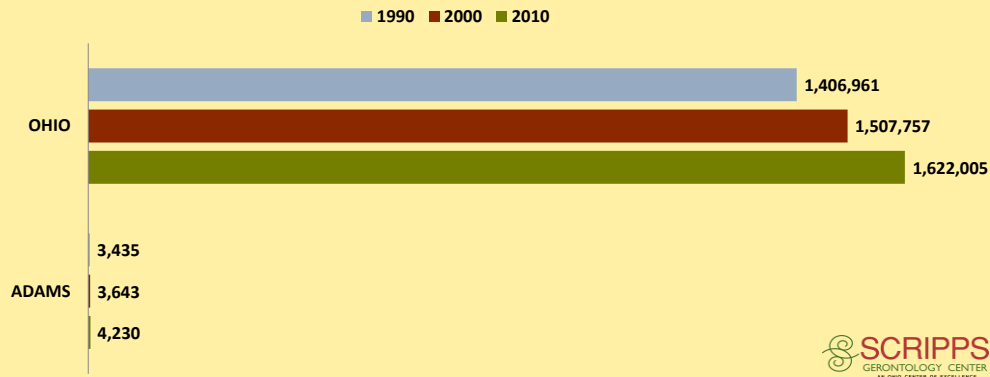

# ADAMS COUNTY AND OHIO POPULATION CHANGES: Age 65+ 1990 - 2010

**Age 65+ Population**

**% of Population Age 65+**

**% Change in Age 65+ Population**

**% Change in Proportion of Population Age 65+**