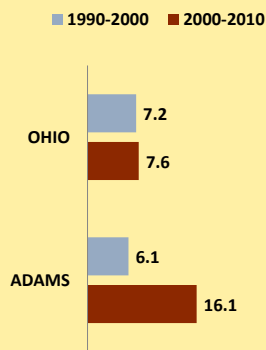

# ADAMS COUNTY AND OHIO POPULATION CHANGES: Age 65+ 1990 - 2010

**Age 65+ Population**

**% of Population Age 65+**

**% Change in Age 65+ Population**

**% Change in Proportion of Population Age 65+**