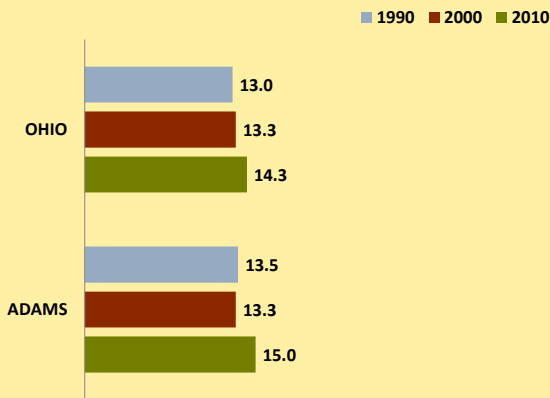

# ADAMS COUNTY AND OHIO POPULATION CHANGES: Age 65+ 1990 - 2010

**Age 65+ Population**

**% of Population Age 65+**

**% Change in Age 65+ Population**

**% Change in Proportion of Population Age 65+**